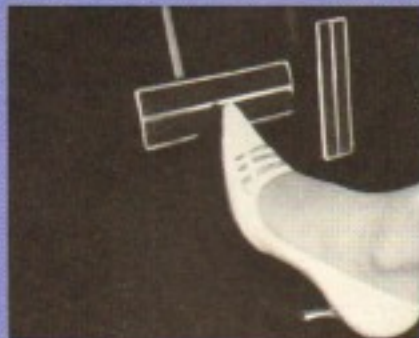

Power Brakes