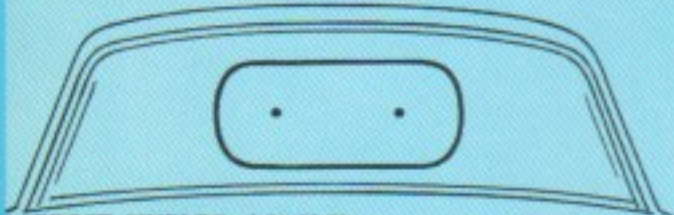

FROST SHIELDS—$.51-$5.50