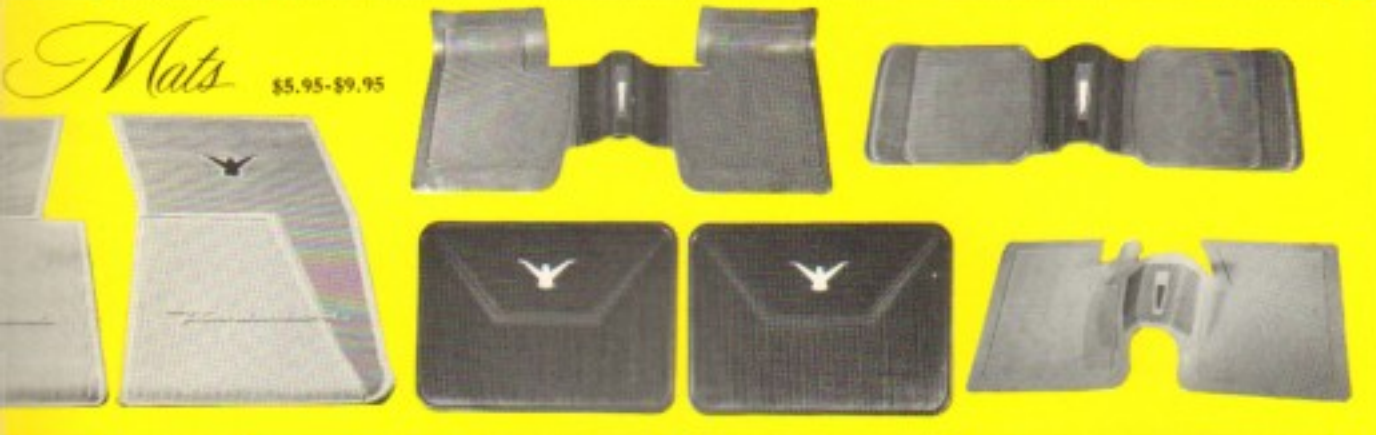

COMPASS—$9.95

Mats

$5.95-$9.95