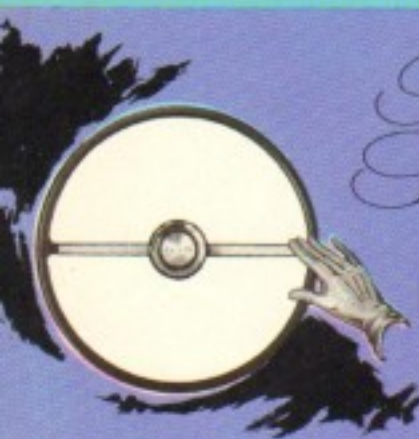

Power Steering