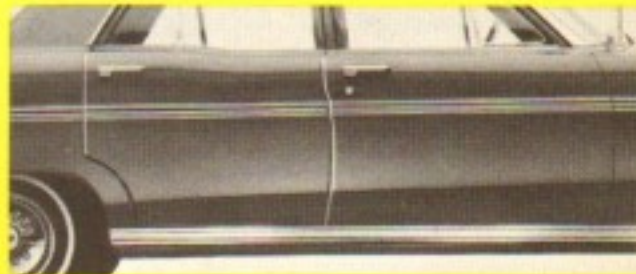

AUXILIARY AIR SPRINGS—\$39.90

REAR BUMPER STEP FOR STATION WAGONS—\$16.95

PARKING BRAKE WARNING LIGHT—\$3.95

CORNERING LIGHT—\$39.95

REMOTE CONTROL TRUNK RELEASE—\$11.50-\$15.95

DOOR EDGE GUARDS—\$3.50-\$5.95