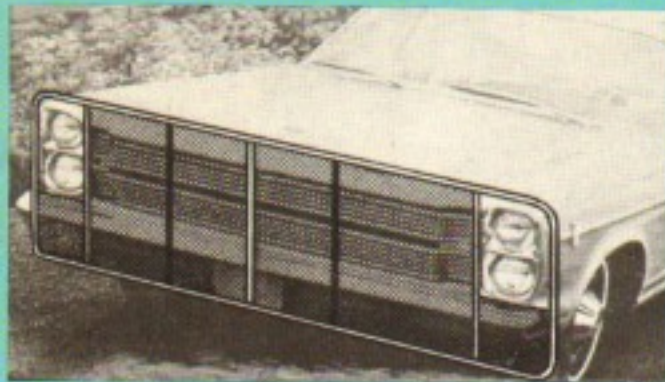

# Seat Belt

RETRACTORS  
\$3.95 Pair

—\$11.95

All prices shown are suggested retail, installation charges are extra. Specifications and prices quoted are subject to change without notice.

BUG & GRAVEL GUARD SCREEN—\$8.95