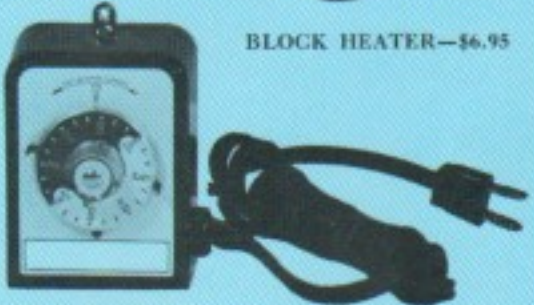

AUTOMATIC TIMER—$12.95