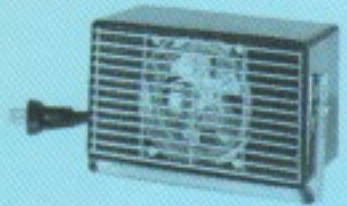

INTERIOR CAR WARMER—$15.95