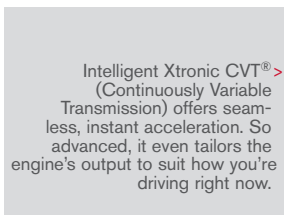

Intelligent Xtronic CVT® > (Continuously Variable Transmission) offers seamless, instant acceleration. So advanced, it even tailors the engine's output to suit how you're driving right now.